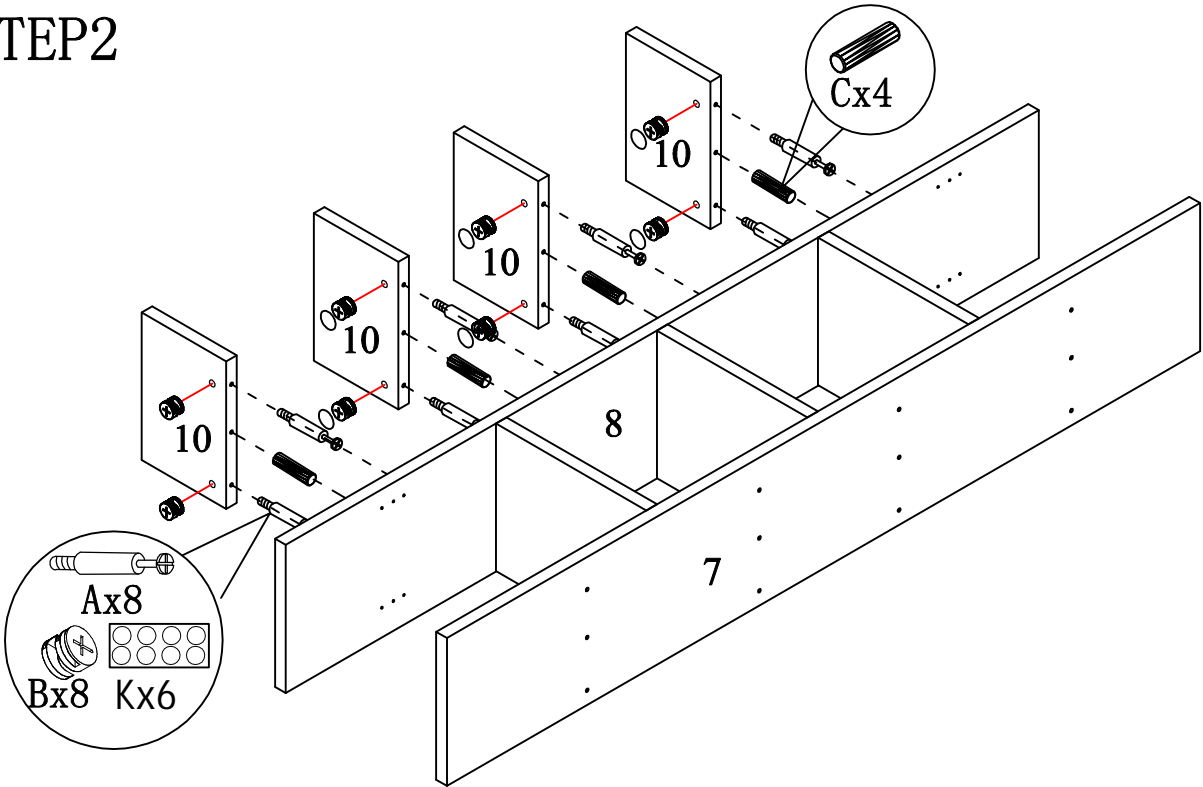

STEP 1

STEP 2