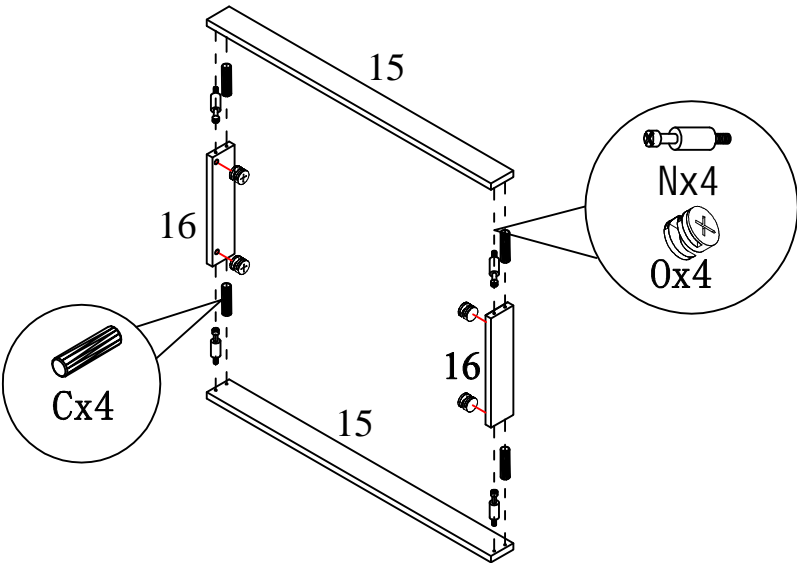

HARDWARE IDENTIFICATION

ITEM#: 151260

A		L29	52pcs
B		Ø15	52pcs
C		Ø8x25	48pcs
D		Ø4x40	4pcs
E			2pcs
F		Ø3x16	12pcs
G			2pcs
H		Ø5	8pcs
I			38pcs
J		Ø16	6pcs
K		Ø20	36pcs
L		Ø7x48	8pcs
M		Ø8x16x1.2	8pcs
N		L24	8pcs
O		Ø8.5	8pcs
R			1pc
S		Ø4x25	5pc
T		Ø5x40	1pc
U		Ø8x40	1pc
V		Glue: For securing please apply to wood dowel first before inserting into panel	1pcs

ASSEMBLY INSTRUCTION

ITEM#: 151260

STEP 1

STEP 2

ASSEMBLY INSTRUCTION

ITEM#: 151260

STEP3

STEP4