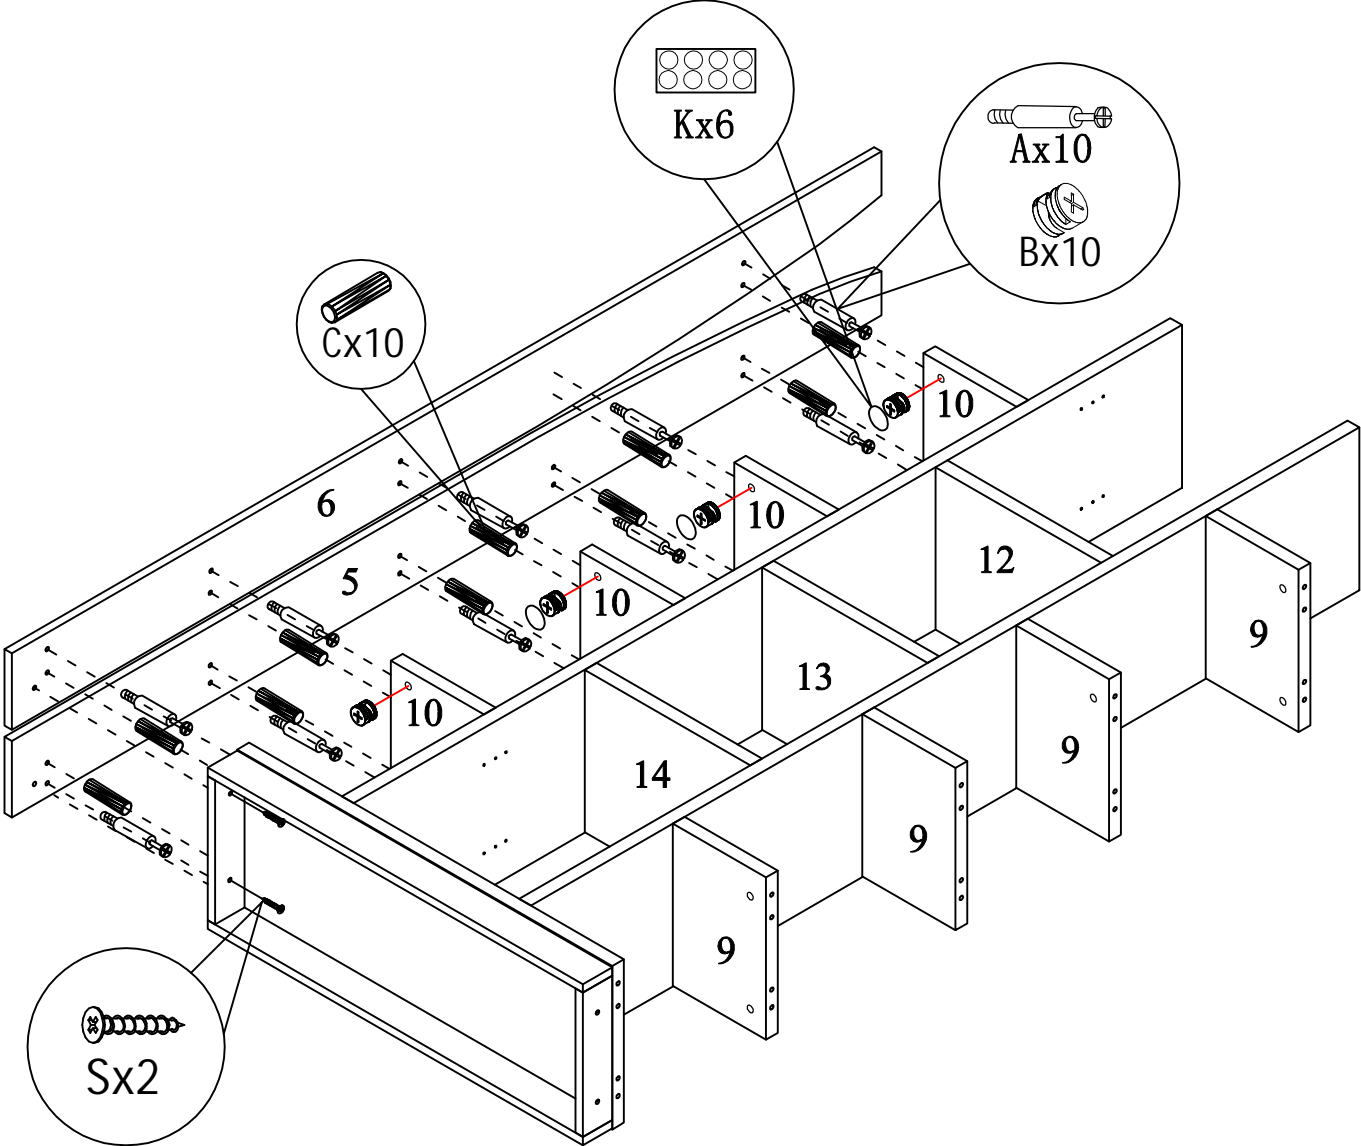

ASSEMBLY INSTRUCTION

ITEM#: 151260