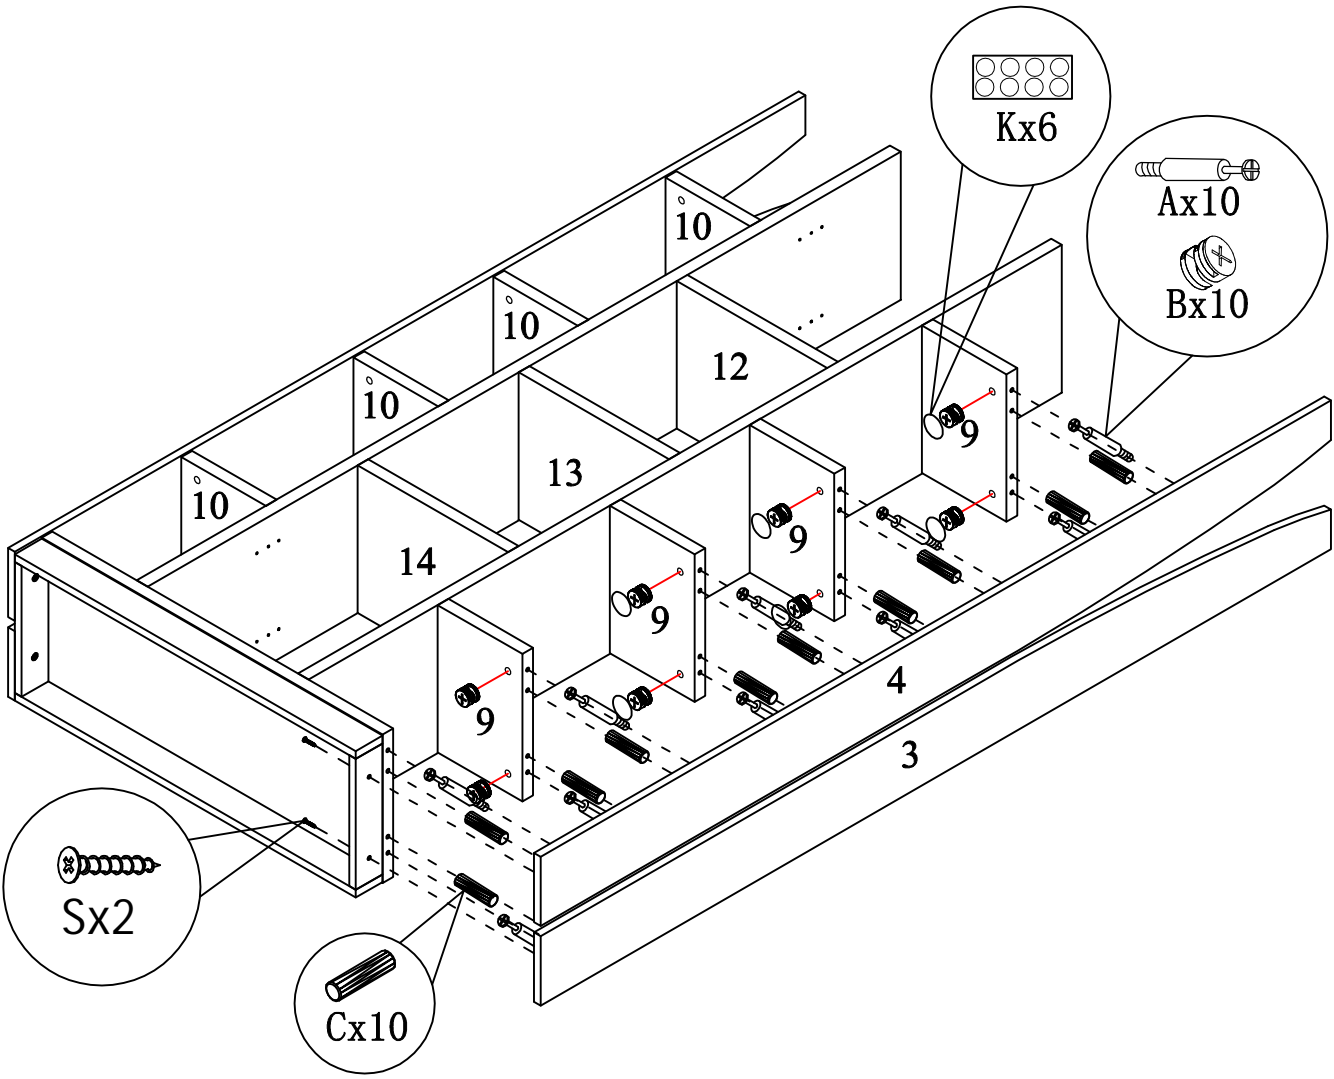

ASSEMBLY INSTRUCTION

ITEM#: 151260