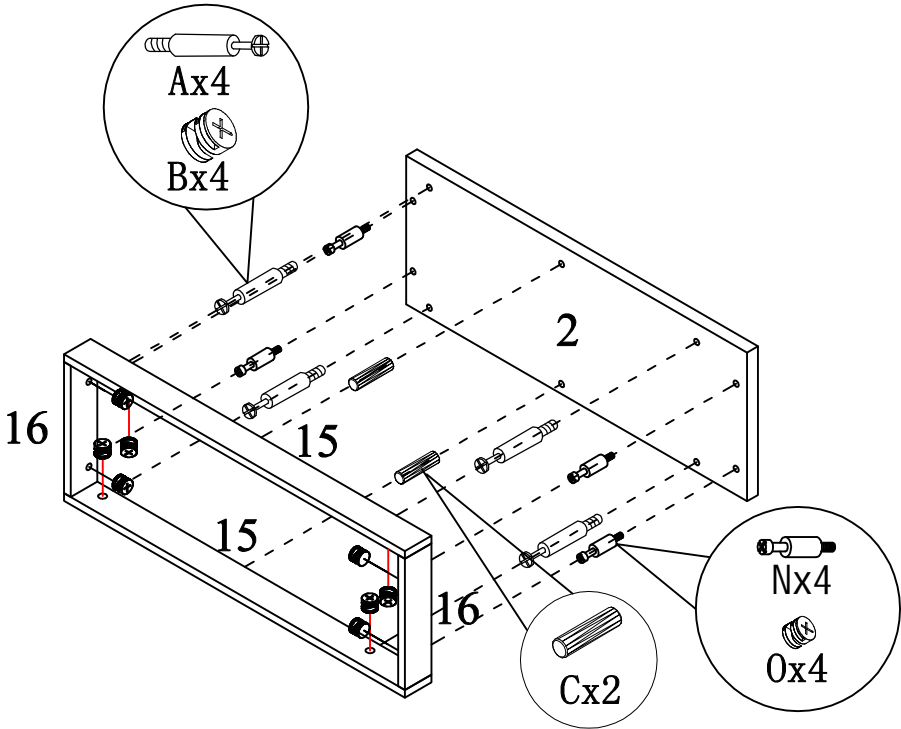

ASSEMBLY INSTRUCTION

ITEM#: 151260