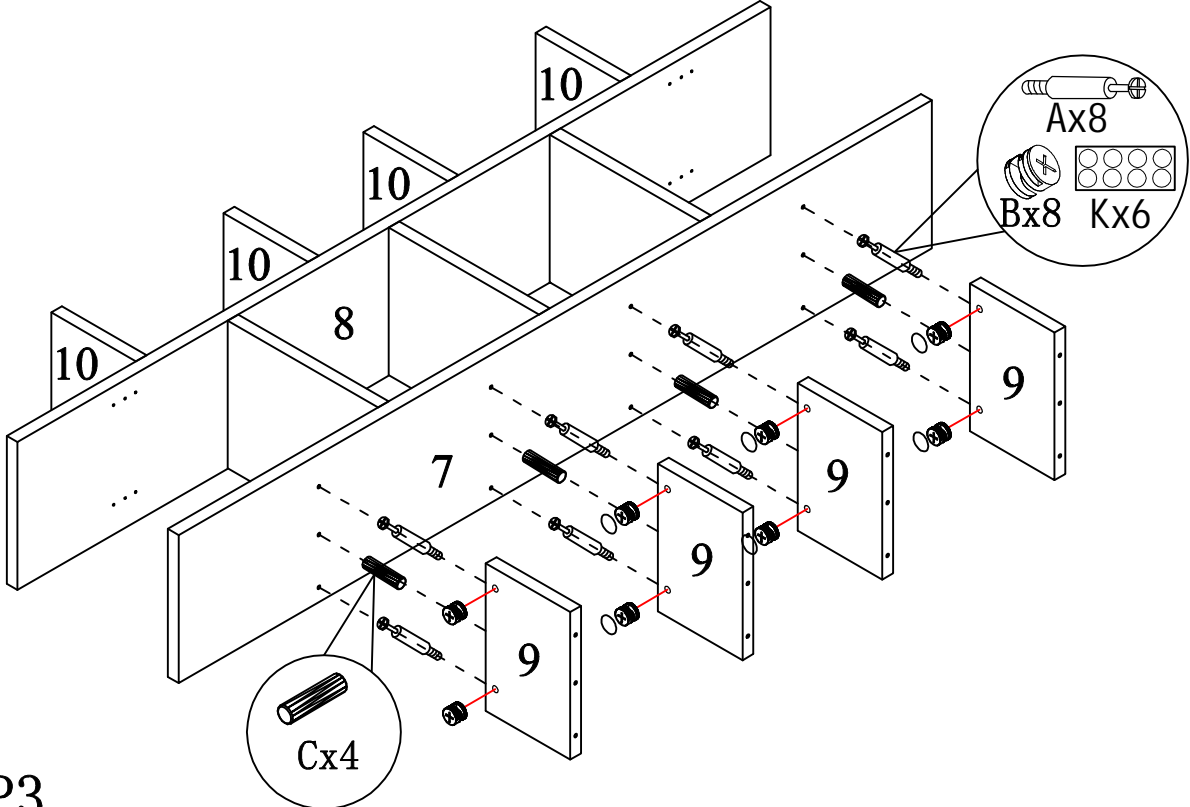

HARDWARE IDENTIFICATION

ITEM#: 151260

A		L29	52pcs
B		Ø15	52pcs
C		Ø8x25	48pcs
D		Ø4x40	4pcs
E			2pcs
F		Ø3x16	12pcs
G			2pcs
H		Ø5	8pcs
I			38pcs
J		Ø16	6pcs
K		Ø20	36pcs
L		Ø7x48	8pcs
M		Ø8x16x1.2	8pcs
N		L24	8pcs
O		Ø8.5	8pcs
R			1pc
S		Ø4x25	5pc
T		Ø5x40	1pc
U		Ø8x40	1pc
V		Glue: For securing please apply to wood dowel first before inserting into panel	1pcs

ASSEMBLY INSTRUCTION

ITEM#: 151260

STEP 1

STEP 2

ASSEMBLY INSTRUCTION

ITEM#: 151260

STEP3

STEP4