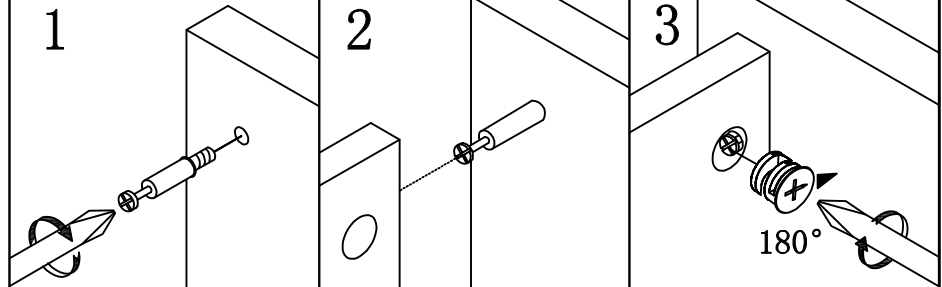

ASSEMBLY INSTRUCTION

ITEM#: 151364

HOW TO

D