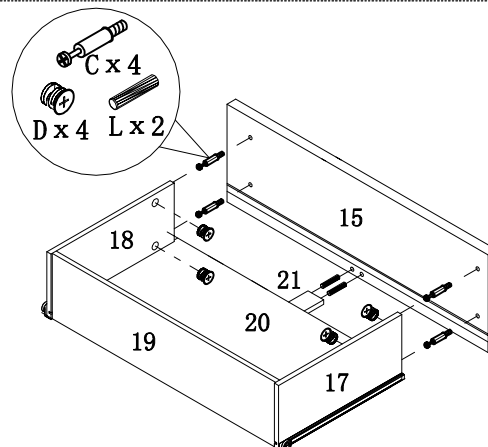

HARDWARE IDENTIFICATION

ITEM#: 151364

A		L29	24pcs
B		Ø15	24pcs
C		L20	12pcs
D		Ø12	12pcs
E		Ø8x25	20pcs
F		Ø4x16	4pcs
G		Ø4x30	24pcs
H		Ø4x40	4pcs
I		M8x40	4pcs
J		M5	1pc
K		Ø8xØ16x2	4pcs
L		Ø6x30	6pcs
M		80 x 25x152	2pcs
N		Z1016	40pcs
O		Ø20	4pcs
P		Ø22	4pcs
Q		Ø16	4pcs
R		Glue: For securing please apply to wood dowel first before inserting into panel	1pc

ASSEMBLY INSTRUCTION

ITEM#: 151364

HOW TO

D

STEP 1

STEP 2

STEP 3

ASSEMBLY INSTRUCTION