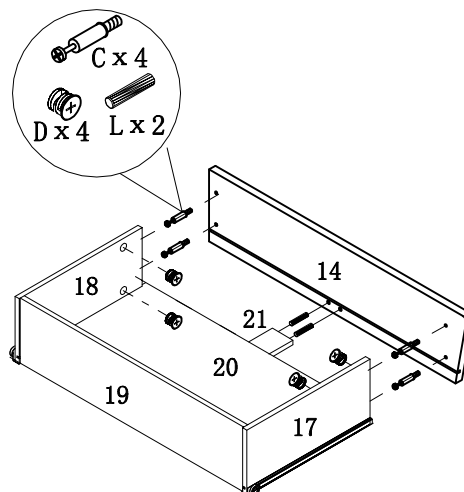

STEP4

STEP5