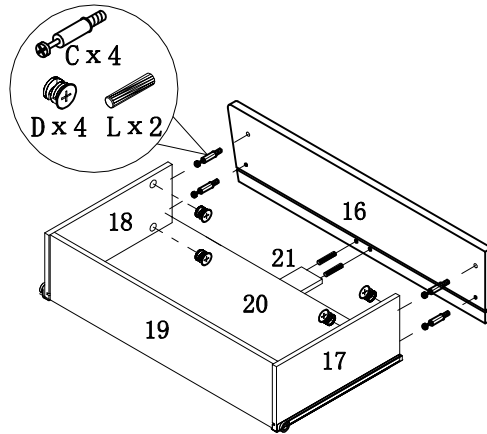

ASSEMBLY INSTRUCTION

ITEM#: 151364