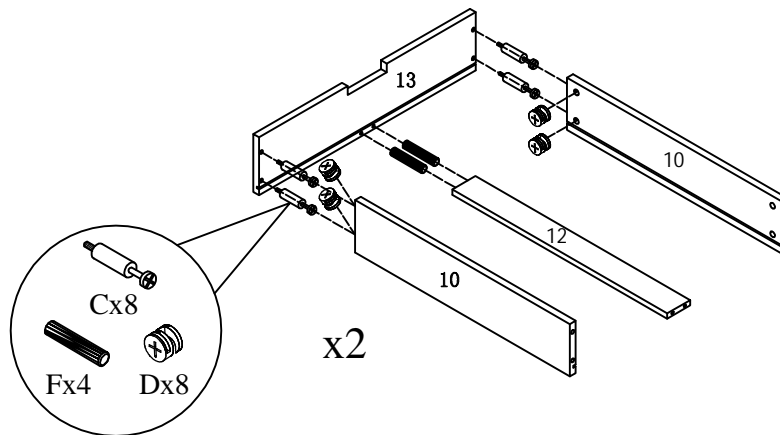

ASSEMBLY INSTRUCTION

ITEM#: 182327CT

HOW TO	1	2	3	4
 Cam Bolt				
 Cam Lock	1. Screw Cam Bolt into panel.	2. Insert Cam Bolt into bolt hole of joining panel.	3. Insert Cam Lock. arrow facing bolt.	4. Gently turn Cam Lock clockwise to lock position.

STEP 1

STEP 2