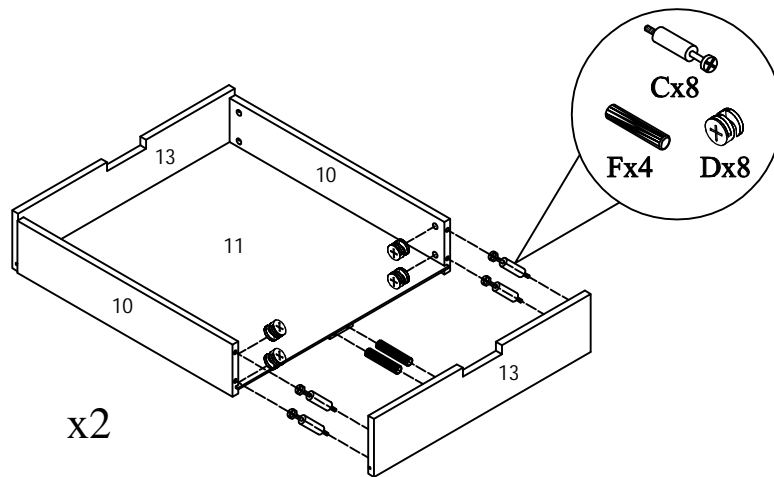

ASSEMBLY INSTRUCTION

ITEM#: 182327CT