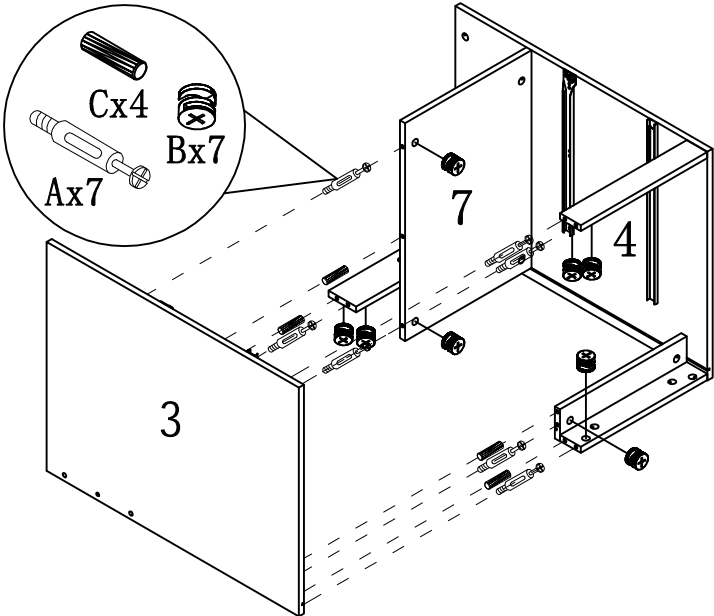

ASSEMBLY INSTRUCTION

ITEM#: 192621