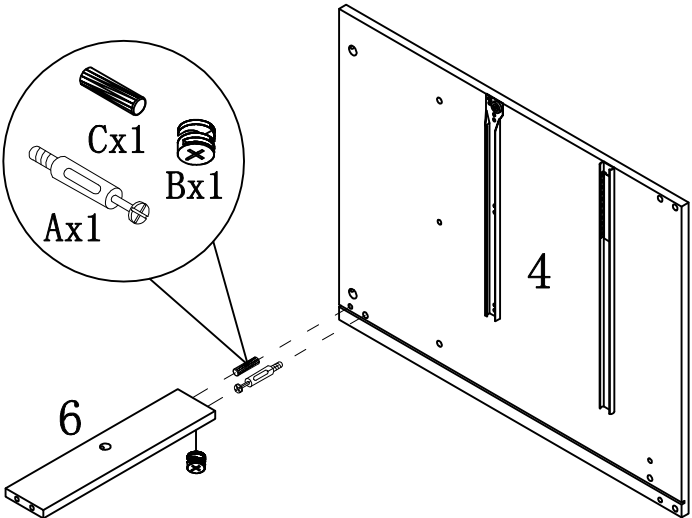

STEP 1

STEP 2