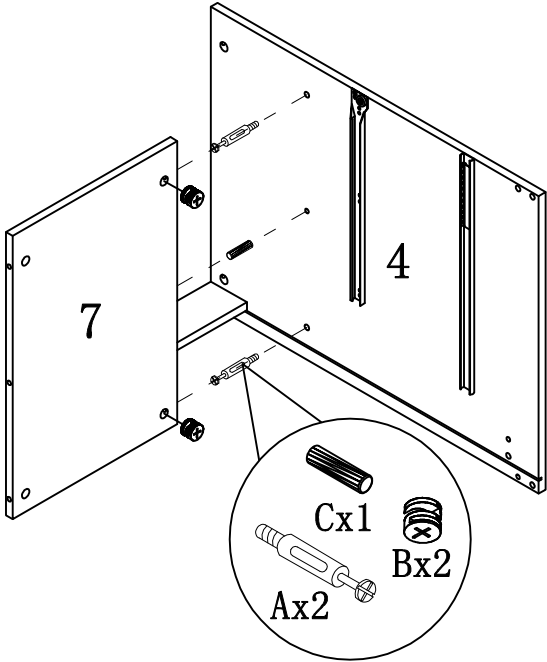

HARDWARE IDENTIFICATION

ITEM#: 192621

A		L29	27pcs
B		Ø15	27pcs
C		Ø8x25	14pcs
D		Ø22	11pcs
E		Ø16	6pcs
F		M8x45	2pcs
G		Ø8xØ16x2	2pcs
H		M5	1pc
I		Ø4x30	10pcs
J		L20	8pcs
K		Ø12	8pcs
L		CF30014	2pcs
M		Ø4x20	4pcs
N		Ø17	1pc
O		Ø3.5x12	2pcs
P		Ø6x30	2pcs
Q		Ø5x323	2pcs
R		Ø5x9	2pcs
S		125x47x42	1pc
T		Ø3.5x16	2pcs
U		Glue: For securing please apply to wood dowel first before inserting into panel	1pc

ASSEMBLY INSTRUCTION

ITEM#: 192621

STEP 1

STEP 2

ASSEMBLY INSTRUCTION

ITEM#: 192621

STEP3

STEP4