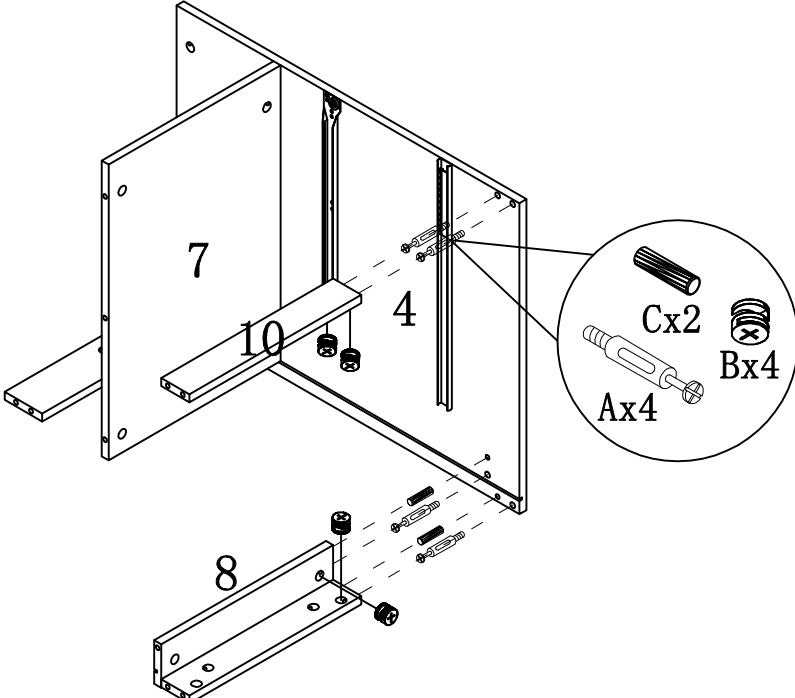

HARDWARE IDENTIFICATION

ITEM#: 192621

A		L29	27pcs
B		Ø15	27pcs
C		Ø8x25	14pcs
D		Ø22	11pcs
E		Ø16	6pcs
F		M8x45	2pcs
G		Ø8xØ16x2	2pcs
H		M5	1pc
I		Ø4x30	10pcs
J		L20	8pcs
K		Ø12	8pcs
L		CF30014	2pcs
M		Ø4x20	4pcs
N		Ø17	1pc
O		Ø3.5x12	2pcs
P		Ø6x30	2pcs
Q		Ø5x323	2pcs
R		Ø5x9	2pcs
S		125x47x42	1pc
T		Ø3.5x16	2pcs
U		Glue: For securing please apply to wood dowel first before inserting into panel	1pc

ASSEMBLY INSTRUCTION

ITEM#: 192621

STEP 1

STEP 2

ASSEMBLY INSTRUCTION

ITEM#: 192621

STEP3

STEP4