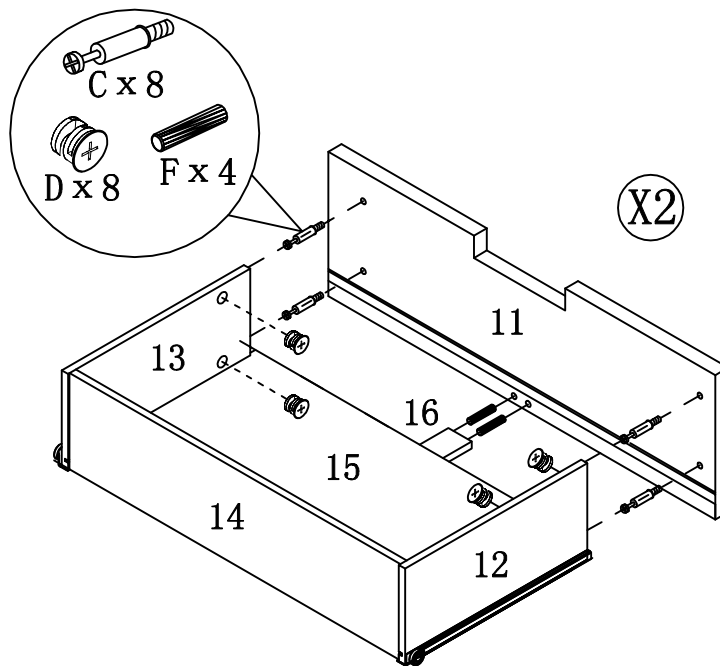

ASSEMBLY INSTRUCTION

ITEM#: 161478

HOW TO

1

2

3

STEP 3

STEP 4