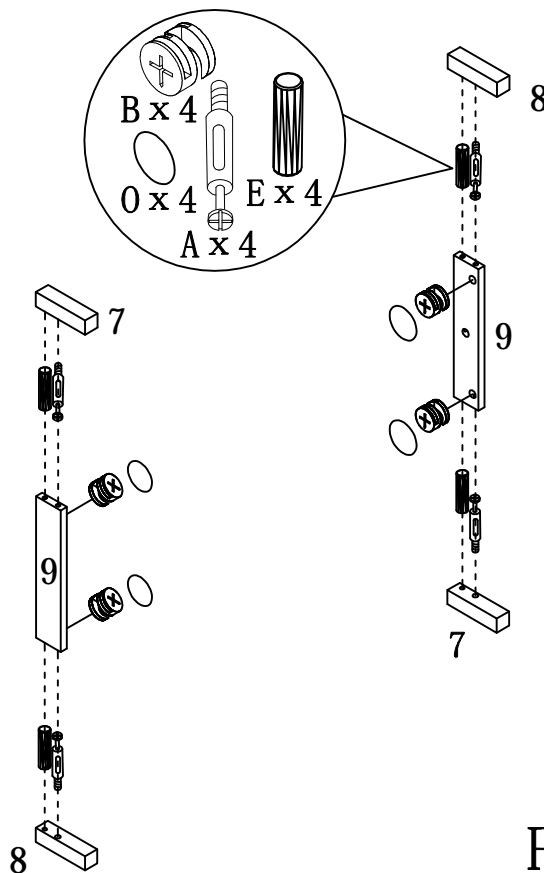

HARDWARE IDENTIFICATION

ITEM#: 161478

A		L29	12pcs
B		∅15	12pcs
C		L20	8pcs
D		∅12	8pcs
E		∅8x25	14pcs
F		∅6x30	4pcs
G		∅5x15	8pcs
H		∅4x16	2pcs
I		∅4x30	12pcs
J		∅4x40	2pcs
K		∅7x48	4pcs
L		M6x30	4pcs
M		∅8x16x2	8pcs
N			36pcs
O		∅20	8pcs
P		∅16	4pcs
Q		80x25x122	1pc
R		Glue: For securing please apply to wood dowel first before inserting into panel	1pc

2

3

STEP 3

STEP 4

ASSEMBLY INSTRUCTION

ITEM#: 161478

STEP5

STEP6