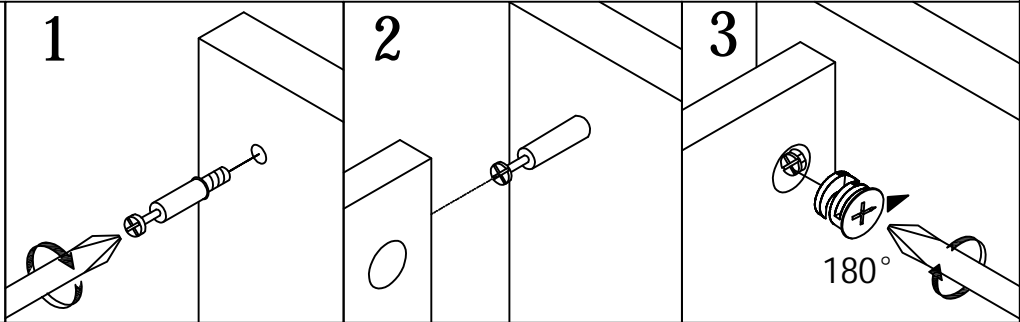

ASSEMBLY INSTRUCTION

ITEM#: 161479

HOW TO