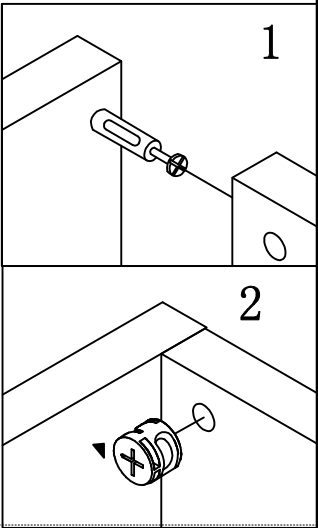

ASSEMBLY INSTRUCTION

ITEM#: 182343TV