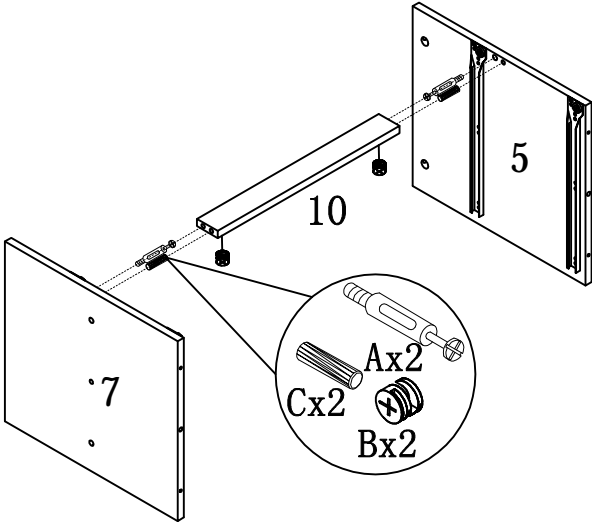

ASSEMBLY INSTRUCTION

ITEM#: 182343TV