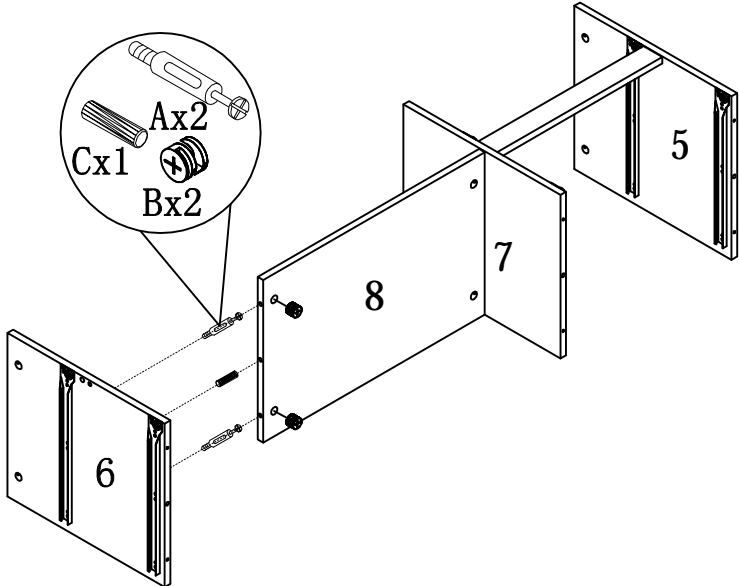

HARDWARE IDENTIFICATION

ITEM#: 182343TV

A		L29	36pcs
B		Ø15	36pcs
C		Ø8x25	34pcs
D		M6x55	8pcs
E		Ø4x35	8pcs
F		Ø16	8pcs
G			45pcs
H		Ø4x30	16pcs
I		L20	16pcs
J		Ø12	16pcs
K		96#	4pcs
L		Ø4x22	8pcs
M		Glue: For securing please apply to wood dowel first before inserting into panel	1pc

ASSEMBLY INSTRUCTION

ITEM#: 182343TV

STEP1

STEP2

ASSEMBLY INSTRUCTION

ITEM#: 182343TV

STEP3

STEP4