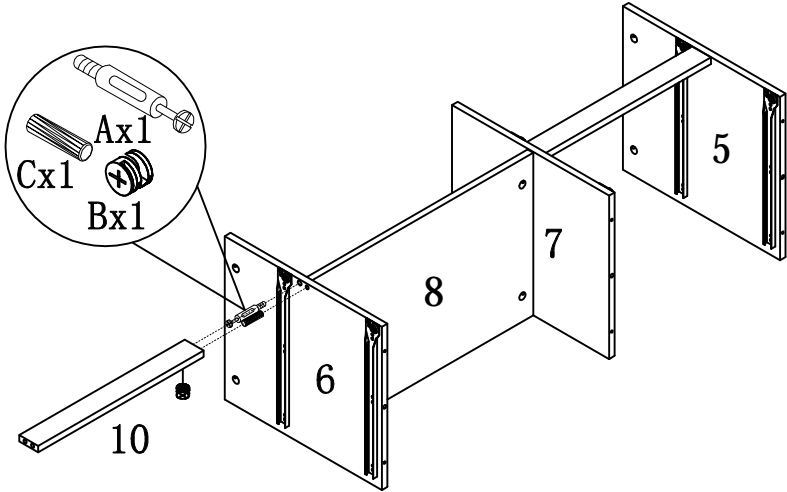

HARDWARE IDENTIFICATION

ITEM#: 182343TV

A		L29	36pcs
B		Ø15	36pcs
C		Ø8x25	34pcs
D		M6x55	8pcs
E		Ø4x35	8pcs
F		Ø16	8pcs
G			45pcs
H		Ø4x30	16pcs
I		L20	16pcs
J		Ø12	16pcs
K		96#	4pcs
L		Ø4x22	8pcs
M		Glue: For securing please apply to wood dowel first before inserting into panel	1pc

ASSEMBLY INSTRUCTION

ITEM#: 182343TV

STEP1

STEP2

ASSEMBLY INSTRUCTION

ITEM#: 182343TV

STEP3

STEP4