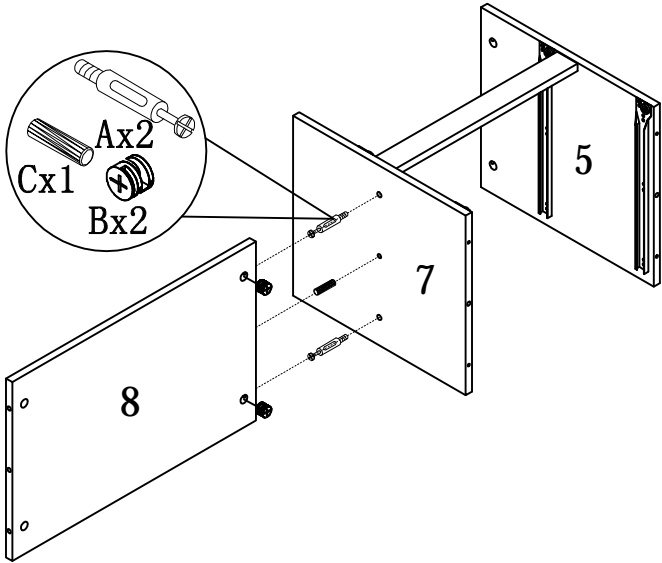

HARDWARE IDENTIFICATION

ITEM#: 182343TV

A		L29	36pcs
B		Ø15	36pcs
C		Ø8x25	34pcs
D		M6x55	8pcs
E		Ø4x35	8pcs
F		Ø16	8pcs
G			45pcs
H		Ø4x30	16pcs
I		L20	16pcs
J		Ø12	16pcs
K		96#	4pcs
L		Ø4x22	8pcs
M		Glue: For securing please apply to wood dowel first before inserting into panel	1pc

ASSEMBLY INSTRUCTION

ITEM#: 182343TV

STEP1

STEP2

ASSEMBLY INSTRUCTION

ITEM#: 182343TV

STEP3

STEP4