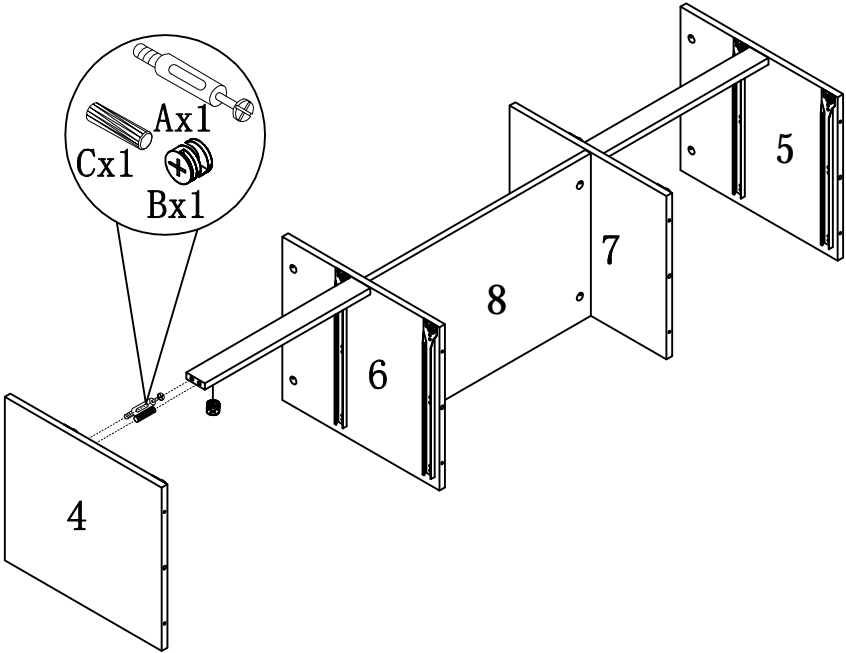

ASSEMBLY INSTRUCTION

ITEM#: 182343TV

STEP5

STEP6