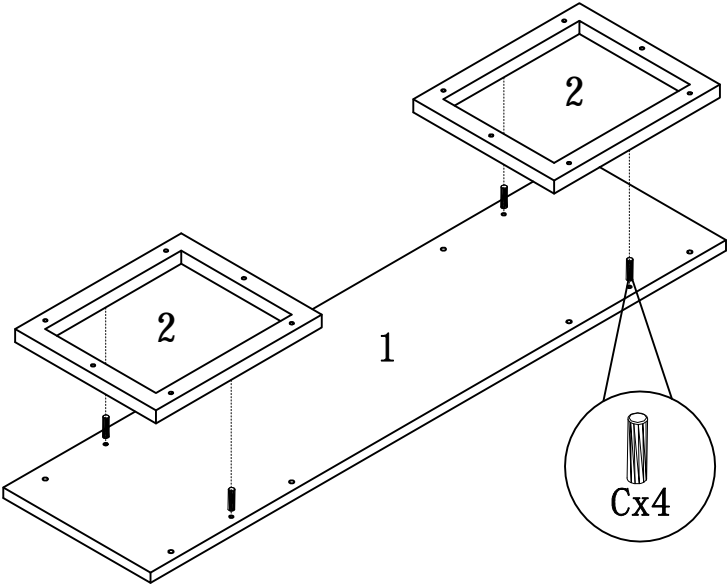

HARDWARE IDENTIFICATION

ITEM#: 182343TV

A		L29	36pcs
B		Ø15	36pcs
C		Ø8x25	34pcs
D		M6x55	8pcs
E		Ø4x35	8pcs
F		Ø16	8pcs
G			45pcs
H		Ø4x30	16pcs
I		L20	16pcs
J		Ø12	16pcs
K		96#	4pcs
L		Ø4x22	8pcs
M		Glue: For securing please apply to wood dowel first before inserting into panel	1pc

ASSEMBLY INSTRUCTION

ITEM#: 182343TV

STEP1

STEP2

ASSEMBLY INSTRUCTION

ITEM#: 182343TV

STEP3

STEP4

ASSEMBLY INSTRUCTION

ITEM#: 182343TV

STEP5

STEP6

ASSEMBLY INSTRUCTION

ITEM#: 182343TV

STEP7

STEP8