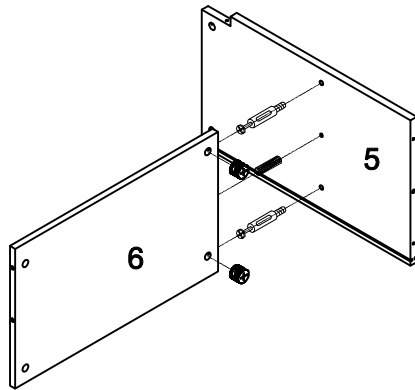

How to Assemble:

STEP 1.