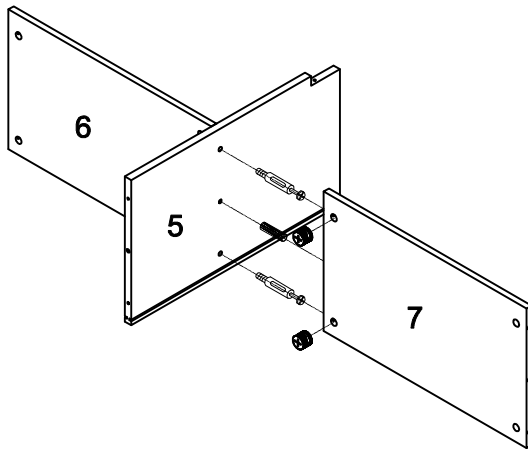

How to Assemble:

STEP 1.

A		2pcs
B		2pcs
C		1pc

STEP 2.

A		2pcs
C		2pcs
D		1pc