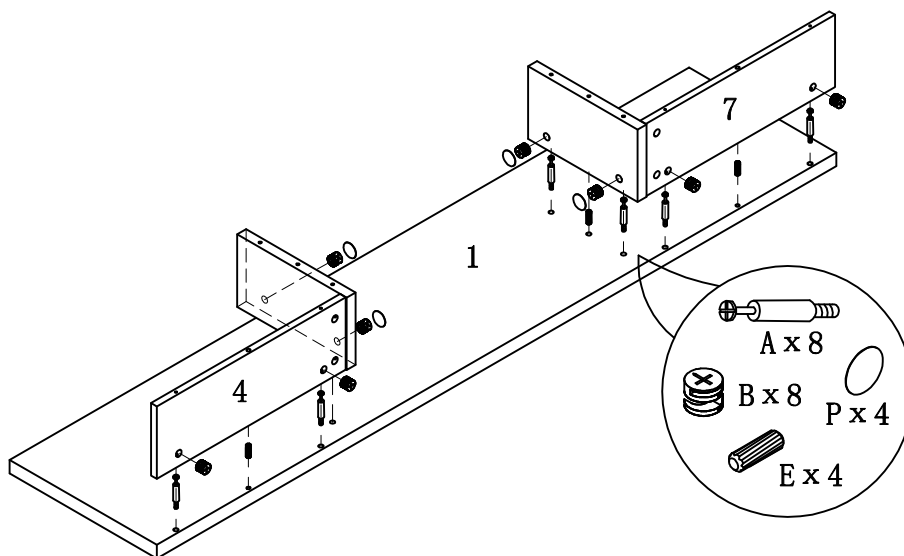

STEP 1

STEP 2